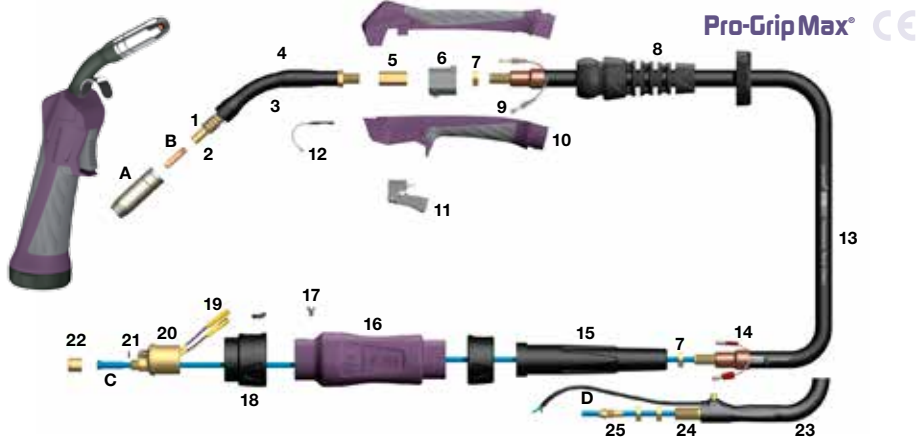

Pro-Grip Max® 150A

Air Cooled MIG Torch

180A CO₂, 150A Mixed Gas @ 60% Duty Cycle, EN60974-7 .023"- .040"/0.6mm to 1.0mm Wires

Models

Stock Code	Description
PRO1500-30ER	Pro-Grip Max® Welding Torch c/w Euro Fitting x 3m
PRO1500-40ER	Pro-Grip Max® Welding Torch c/w Euro Fitting x 4m
PRO1500-50ER	Pro-Grip Max® Welding Torch c/w Euro Fitting x 5m
PRO1500-30TEL	Pro-Grip Max® Welding Torch c/w Telwin Fitting x 3m
PRO1500-40TEL	Pro-Grip Max® Welding Torch c/w Telwin Fitting x 4m
PRO1500-50TEL	Pro-Grip Max® Welding Torch c/w Telwin Fitting x 5m

Nozzles

Stock Code	Description
A B1529	Cylindrical Nozzle 5/8"/16mm Bore
B1530*	Conical Nozzle 15/32"/12mm Bore
B1531	Tapered Nozzle 7/16"/11mm Bore
B1532	Bottle Nozzle 1/2"/13mm Bore
B1533	Spot Welding Nozzle 5/8"/16mm Bore

Contact Tips

Stock Code	Description
B B1527-06	Contact Tip .023"/0.6mm M6 ECU
B1527-08*	Contact Tip .030"/0.8mm M6 ECU
B1527-09	Contact Tip .035"/0.9mm M6 ECU
B1527-10	Contact Tip .040"/1.0mm M6 ECU

Liners