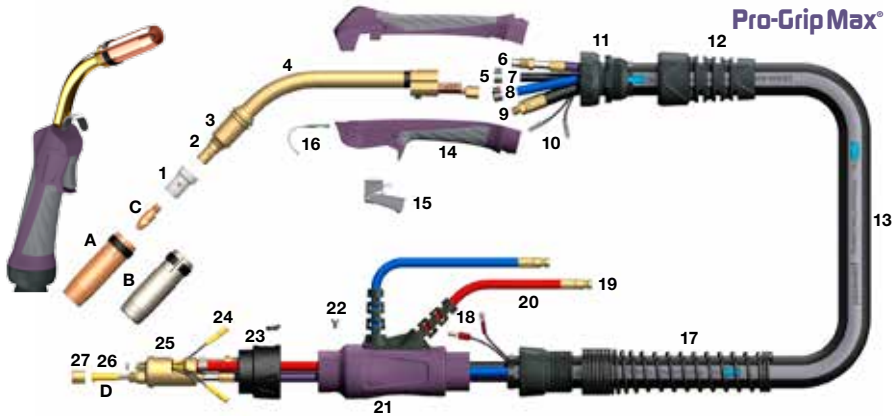

# Pro-Grip Max® 501W

## Water Cooled MIG Welding Torch

520A CO<sub>2</sub>, 430A Mixed Gas @ 100% Duty Cycle, EN60974-7 .040"-1/16"/1.0mm to 1.6mm Wires

Pro-Grip Max® CE

### Models

Stock Code	Description
PRO5000-30ER	Pro-Grip Max® Torch Package c/w Euro Fitting x 3m
PRO5000-40ER	Pro-Grip Max® Torch Package c/w Euro Fitting x 4m
PRO5000-50ER	Pro-Grip Max® Torch Package c/w Euro Fitting x 5m

### Components

\* Denotes Standard Build

Stock Code	Description
1 B5005B	Diffuser Black
B5005C*	Diffuser Ceramic
B5005W	Diffuser White
2 B5001	Tip Adaptor 1"/25mm M8
3 B5003	Insulating Washer
4 B5002	Swan Neck
5 B5024	Water Hose Clamp 9.5mm
6 B5008-40	Outer Liner Assembly x 4m
B5008-50	Outer Liner Assembly x 5m
7 B5013-40	Gas Hose Assembly x 4m
B5013-50	Gas Hose Assembly x 5m
8 B5012-40	Water Inlet Hose Assembly x 4m
B5012-50	Water Inlet Hose Assembly x 5m
9 B5015-40	Power Cable Assembly x 4m
B5015-50	Power Cable Assembly x 5m
10 B5010-40	Switch Lead Assembly x 4m
B5010-50	Switch Lead Assembly x 5m
11 B8031	Ball Joint Assembly c/w Clamp
12 B8032	Spring Cable Support c/w Adaptor
13 B5019-40	Canvas Cover Assembly x 4m
B5019-50	Canvas Cover Assembly x 5m
14 B8594	Pro-Grip Max® Handle Kit
15 B8516	Pro-Grip Max® Trigger
16 B2517	Hanger Hook
17 B8027	Spring Cable Support-Rear
18 B1522	Cable Terminal-Male
19 B5023	Water Hose Nipple
20 B5017	Water Outlet Hose O/Braid
21 B5022	Gun Plug Housing c/w Lock Nut and Hose Supports
22 B1526	Gun Plug Screw
23 B1519	Gun Plug Nut c/w Insert
24 Spring Pin 2	Spring Pin Assembly
25 B5098	Gun Plug Body c/w Spring Pins
26 B1524	Gun Plug 'O' Ring
27 B1525	Liner Nut